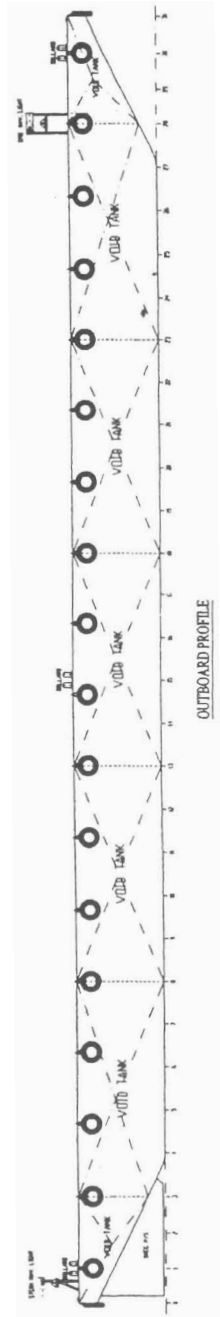

APPROVED
[Signature]
[Name]

MAIN DIMENSIONS:	
LENGTH OVER ALL	44.39 Meters
BREADTH MLD	17.07 Meters
DEPTH MLD	3.66 Meters

PKJ 11 by NK Rider: 20.07.2010

PKJ 11 3.15.0