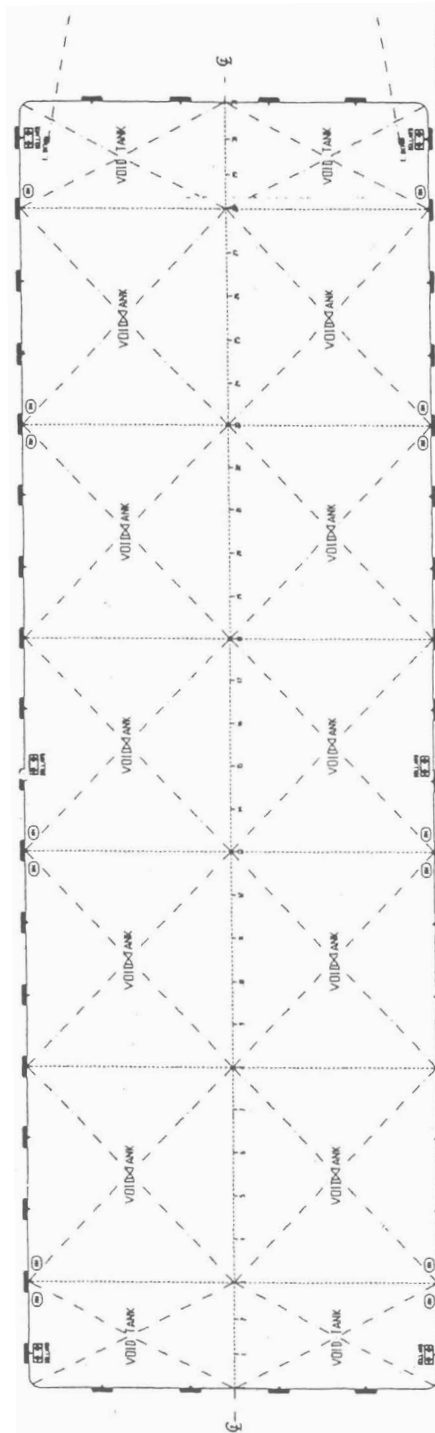

APPROVED
[Signature]
[Name]

MAIN DIMENSIONS:	
LENGTH OVER ALL	44.39 Meters
BREADTH MLD	17.07 Meters
DEPTH MLD	3.66 Meters

PKJ 11 by NK Rider: 20.07.2010

PKJ 11 3.15.0