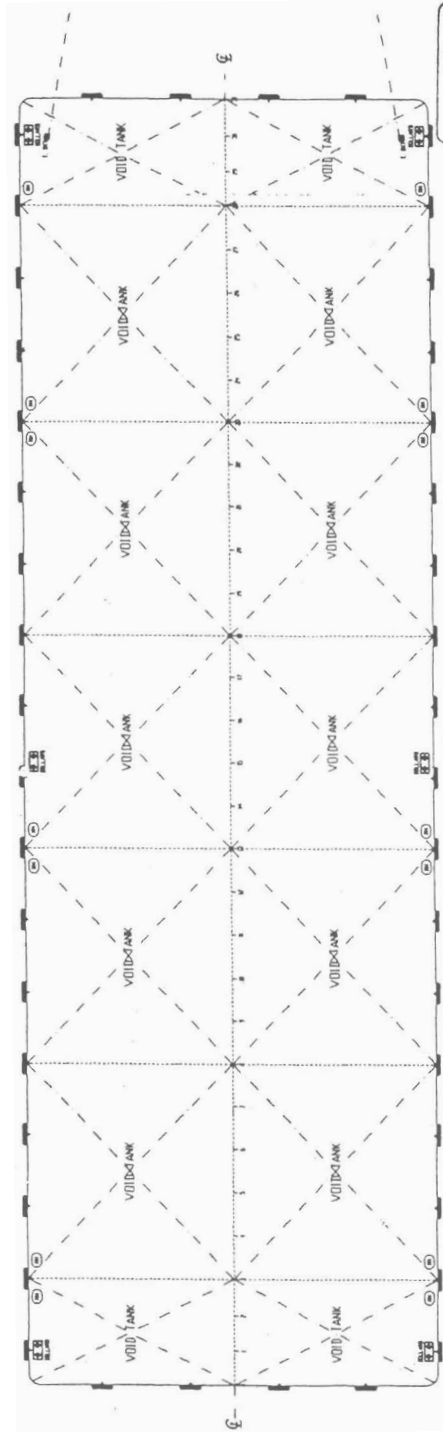

SOHAILEH

Vessel Name	SOHAILEH
Vessel Type	BARGE
Year of Built	2008
Place of Built	INDONESIA
Flag	UAE
Port of Registry	ABU DHABI
Official No.	5710
Class	BV
Length Overall	52.7M
Breadth Overall	17.07 M
Depth Molded	3.66M
Deck loading	10T/M2
GRT	878T
NRT	264T

* ALL DETAILS ABOUT

** ALL DETAILS ARE BELIEVED TO BE CORRECT, BUT WITHOUT GUARANTEE

APPROVED
 [Signature]
 [Title]

MAIN DIMENSIONS:	
LENGTH OVER ALL	17.07 Meters
BREADTH MLD	3.66 Meters
DEPTH MLD	3.66 Meters

PKJ 11 by NK Rules: 4.7.4.1.1

PKJ 11 by NK Rules: 4.7.4.1.1

PKJ 11 by NK Rules: 4.7.4.1.1