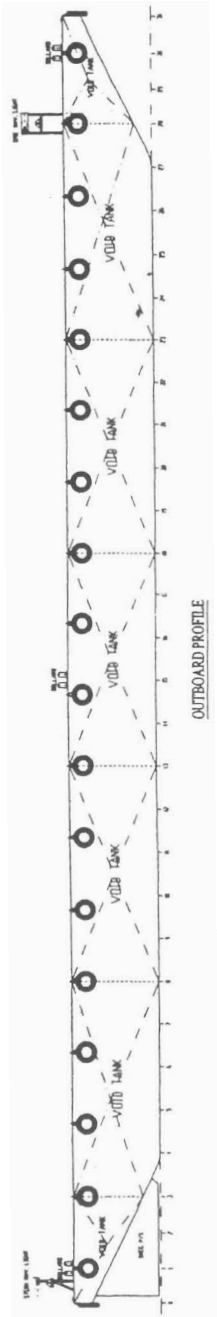

SOHAILEH

Vessel Name	SOHAILEH
Vessel Type	BARGE
Year of Built	2008
Place of Built	INDONESIA
Flag	UAE
Port of Registry	ABU DHABI
Official No.	5710
Class	BV
Length Overall	52.7M
Breadth Overall	17.07 M
Depth Molded	3.66M
Deck loading	10T/M2
GRT	878T
NRT	264T

* ALL DETAILS ABOUT

** ALL DETAILS ARE BELIEVED TO BE CORRECT, BUT WITHOUT GUARANTEE

APPROVED
 [Signature]
 [Title]

MAIN DIMENSIONS:	
LENGTH OVER ALL	17.07 Meters
BREADTH MLD	3.66 Meters
DEPTH MLD	3.66 Meters

PKJ 11 by NK Rules: 4.7.4.1.1

PKJ 11 by NK Rules: 4.7.4.1.1

PKJ 11 by NK Rules: 4.7.4.1.1